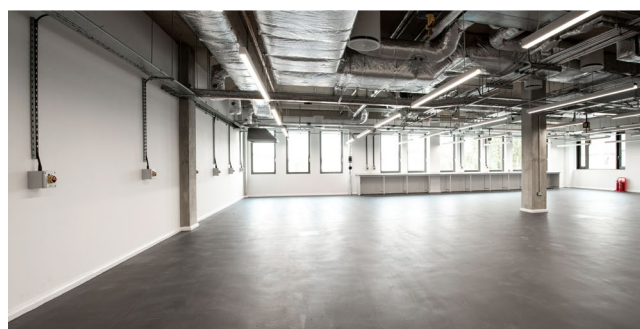

Canterbury Christ Church University

Education
Project Profile

Michael Nugent Ltd
MECHANICAL & ELECTRICAL SERVICES

Location: Canterbury, England
Client: Christ Church University
Consultant: White Young Green
Architect: Hamilton Architects
MNL Mechanical: Brendan Gildernew
MNL Electrical: Martin Keenan
Completion: September 2020
Value: £64.5m

The new £64.5m facility for Science, Engineering, Technology & Health completed in September 2020, was built on the back-lands of the former Canterbury Prison site. Michael Nugent Ltd provided the full mechanical and electrical services installation for this huge project which will now provide the University with new teaching facilities for science, engineering, technology and health. These state of the art teaching spaces, science labs, workshops and bespoke sports science department will house around 2,500 staff and students. The project was heavily serviced and challenging, requiring vast and complex mechanical and electrical installations.

The new university will also house the Kent & Medway Medical School, a shared initiative with the University of Kent. Overall Canterbury Christ Church University is investing £150m in campus improvements.

M&E Services Installed by Michael Nugent Ltd

- LTHW Heating System
- Natural Gas System
- Chilled Water System
- Ventilation System
- Fume Cupboard System
- Refrigerant / AC System
- Domestic Hot & Cold-Water System
- Above Ground Drainage
- Laboratory Gas & Compressed Air System
- BEMS System
- Fire Protection System - Smoke Extraction
- Fire Protection System - Dry Riser
- Rain Water
- HV/LV Installation
- General Electrical Installation
- General and Emergency Escape Lighting
- External Lighting
- Data Installation
- Fire Detection and Alarm System
- Installations Associated With Disability Access
- Nurse Call System
- Security Systems
- Lightning Protection System
- Photovoltaic System
- Generator System
- Passenger/Bed Lifts
- Car Charging System
- TV System